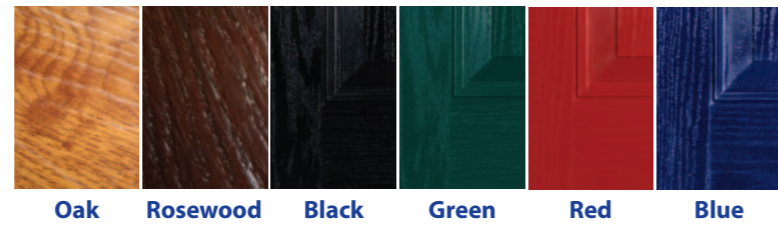

Hebrides Collection

Classic styles with a natural grain finish

Vacasay

Oak Rosewood Black Green Red Blue

White Turquoise Pastel Dark Grey Pebble Foly Green

All Isla doors are white on the inside as standard, however you can have another colour if required.

Oak Rosewood Black Green Red Blue

White Turquoise Pastel Dark Grey Pebble Foly Green

All Isla doors are white on the inside as standard, however you can have another colour if required.

Hascasay

Whalsay

Balta

Orkney Collection

Contemporary styles with a natural wood grain finish on a flush door leaf

Ronaldsay

All Isla doors are white on the inside as standard, however you can have another colour if required.

Gairsay